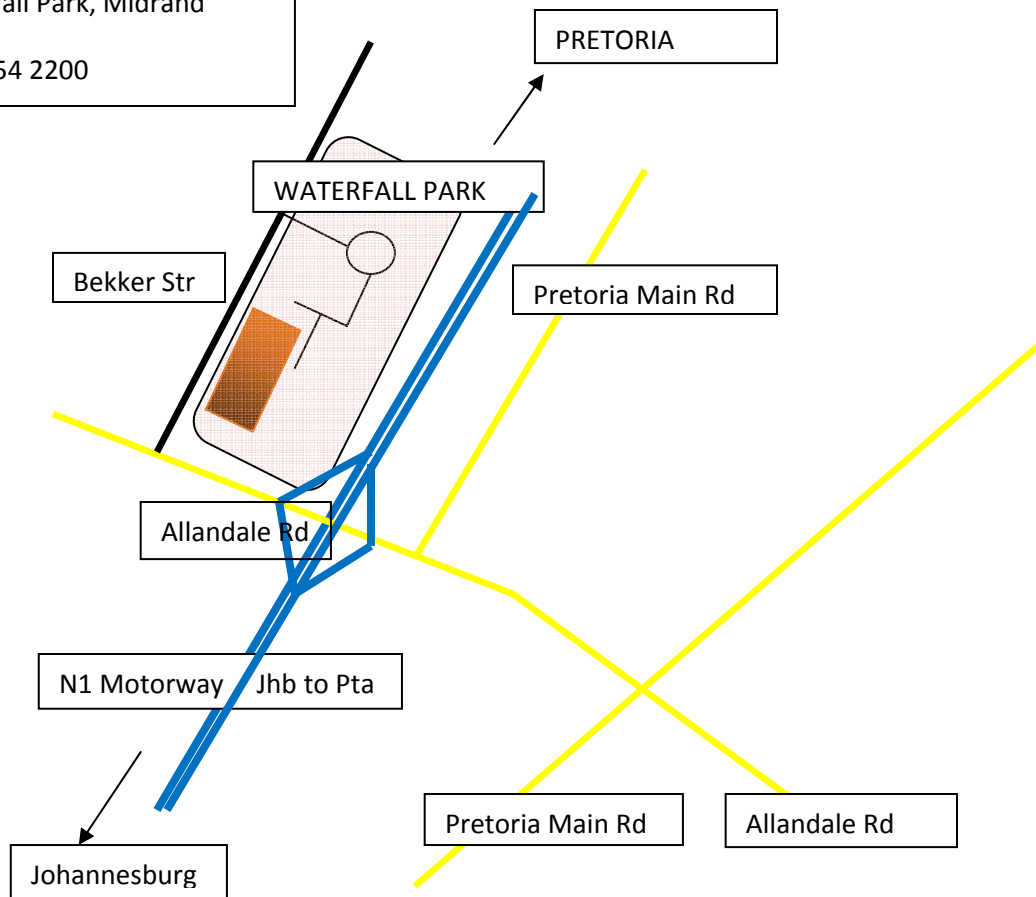

Comtest (Pty) Limited
Ground Floor, Howick Mews, Mahai Close, Waterfall Park, Midrand
Tel: +2711 254 2200

Directions to Comtest's offices:

Drive along the N1 Motorway and take the Allendale turnoff. From Pretoria turn right at the top of the turnoff. From Johannesburg turn left at the top of the turnoff.

At the first traffic light turn right into Bekker Street.

Take the first street right into Waterfall Park.

At the Waterfall turn right. Then take the first right into Mahai Close, and first left into our carpark. Come up the stairs to our reception.